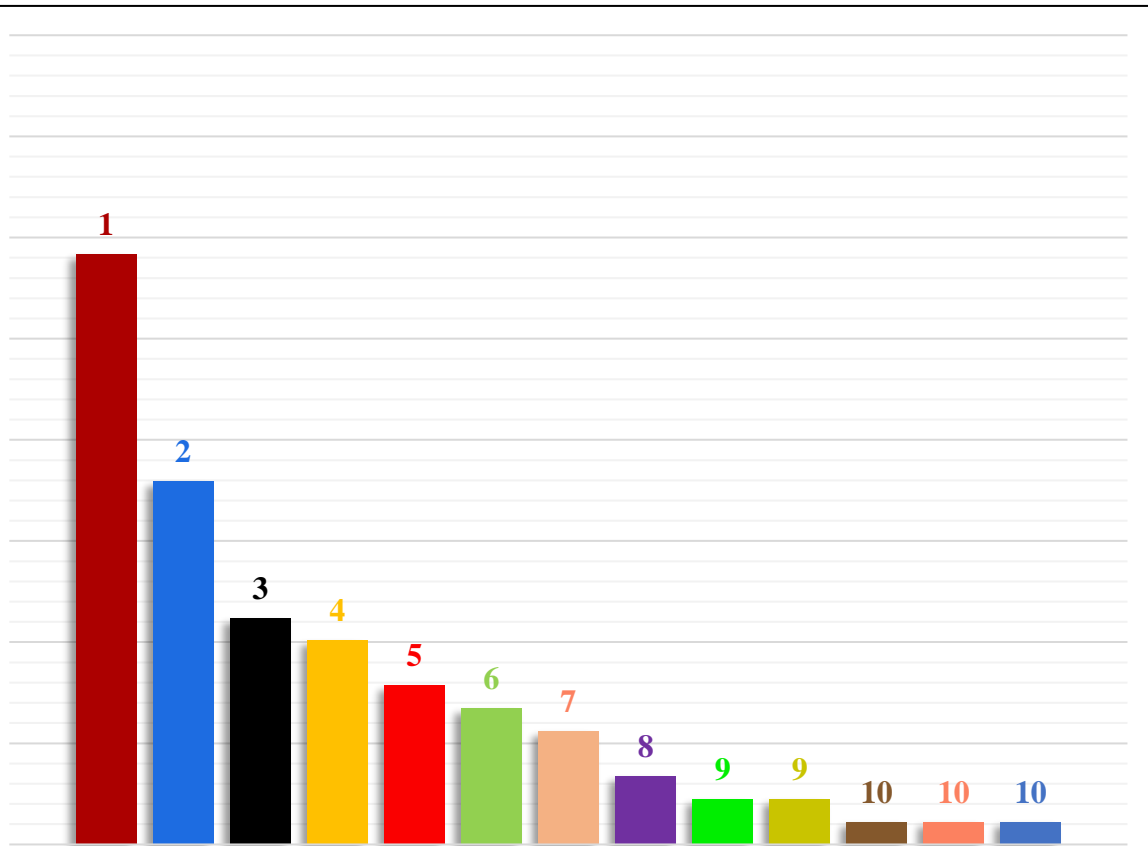

- Burjeel Medical City, Abu Dhabi
- University of Sharjah, Sharjah
- Dubai Hospital, Dubai
- Tawam Hospital, Al Ain
- Mediclinic City Hospital, Dubai
- Cleveland Clinic Abu Dhabi
- College of Medicine and Health Sciences, United Arab Emirates University, Abu Dhabi
- American Hospital, Dubai
- Gulf International Cancer Center, Abu Dhabi
- Sheikh Khalifa Specialty Hospital, Ras Al-Khaimah
- Sheikh Khalifa Medical City, Abu Dhabi
- Mohammed Bin Rashid University of Medicine and Health Sciences
- Alzahra Hospital, Dubai